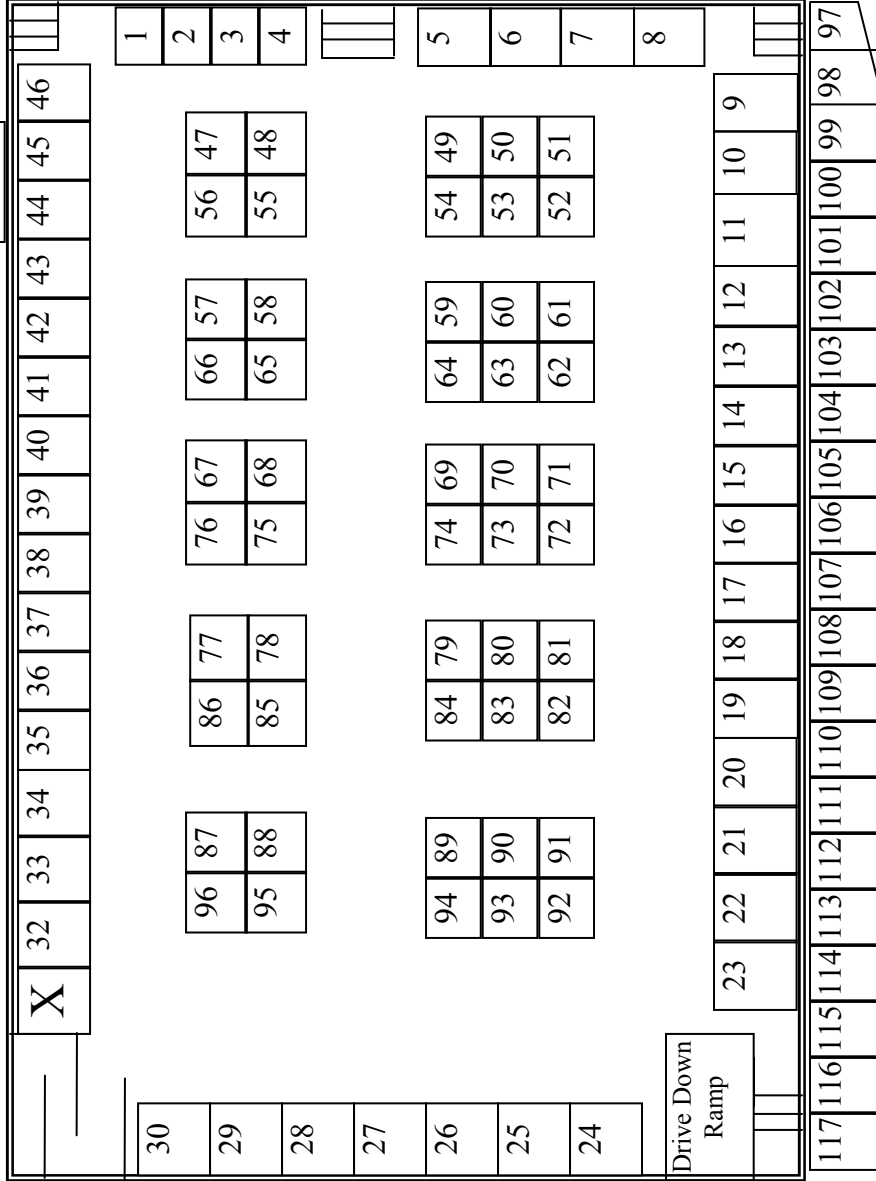

AMERICRAFT HALL

General Entry
Horse Show
Livestock

Women's
Restroom

Administration Offices

Men's
Restroom

Commercial
Exhibits

Sponsorship

Concession
Stand

RAMP

Drive-in Door
11'9" H x 11'11" W

Drive-in Door
11'9" H x 11'11" W

Storage

MEZZANINE