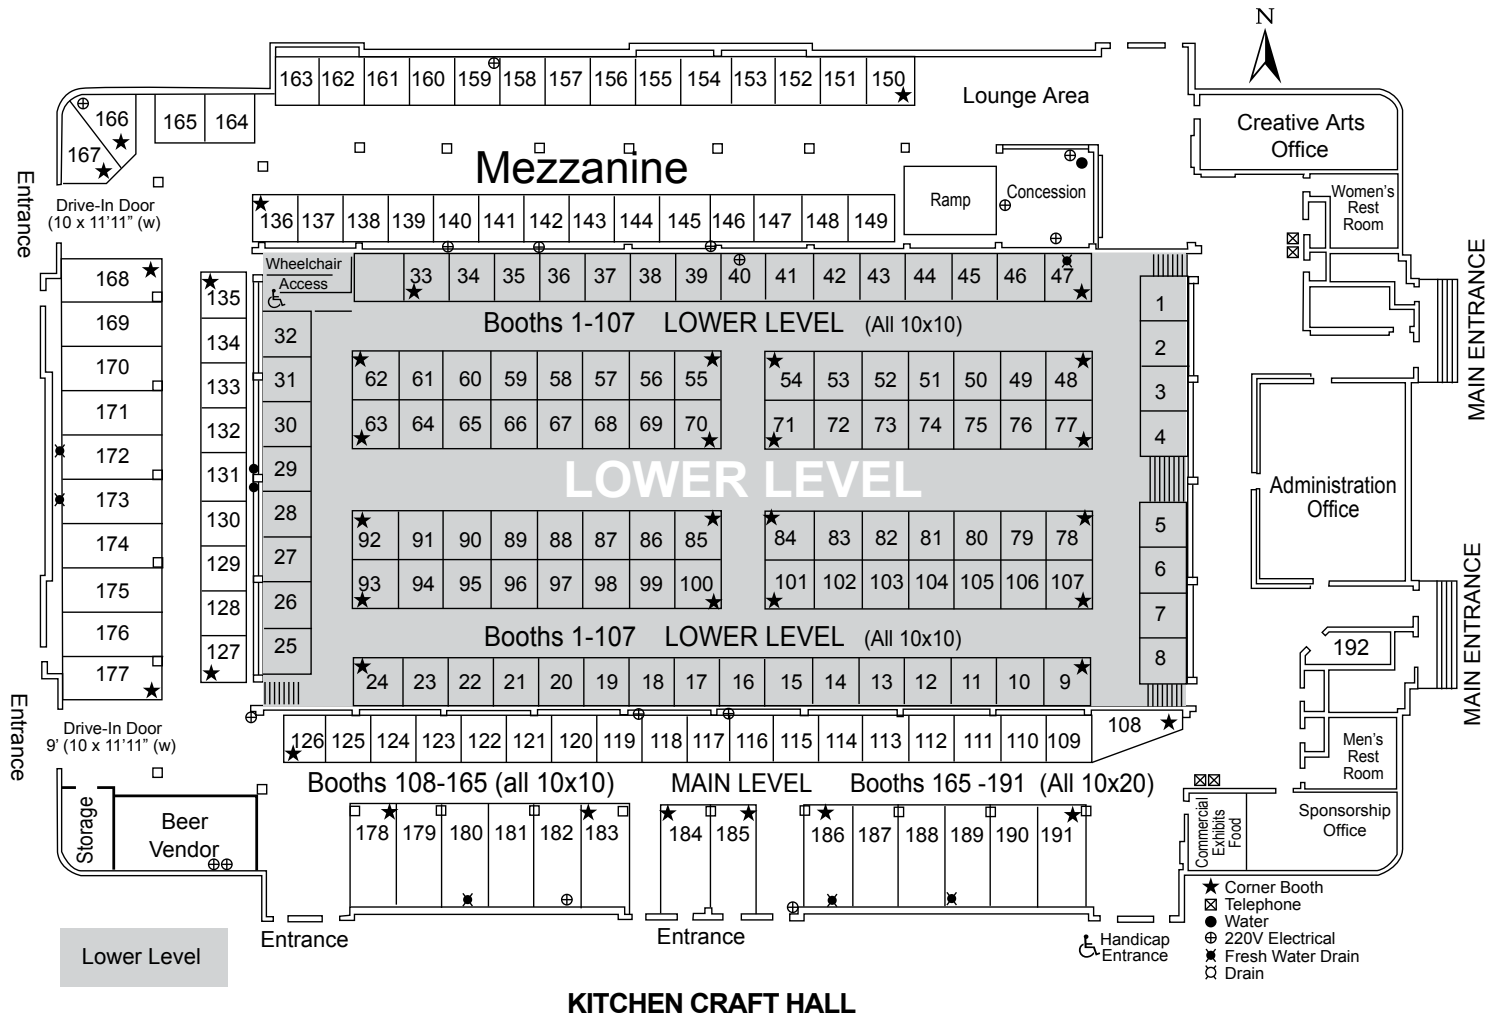

INDOOR EXHIBIT AREA...

Kitchen Craft Hall

the Premier Location for Commercial Space

KITCHEN CRAFT HALL

This is the **premier location** for commercial exhibit space. This historic building can be found center stage on the fairgrounds, and with its two-tiered layout, it showcases all the commercial exhibits inside. Fairgoers seek out this building to find many of the services and products they want to buy. Handicapped accessible, the Kitchen Craft Hall offers over 190 prime commercial spaces.

Exhibit Display/Operation Size: All inside booths are divided on ten-foot centers (or ten-foot multiples) to separate exhibitors. Unless otherwise noted, all displays indoors shall not exceed TEN (10) feet in height at the back wall of the booth, or extend past FIVE (5) feet forward from the back wall at the TEN (10) foot height.

Displays in the forward FIVE (5) feet of the booth space shall not exceed FOUR (4) feet in height.

Draping: All inside booths will be draped along the back wall to a height of 8 feet with the side divider draping to 3 feet in height.

Prices: (depth by frontage)

Booths 1-165	
10' x 10'\$1,150
10 x 10' CORNER\$1,350
10' x 20' ENDCAP (2 Corners)\$2,800

Booths 166-191	
20 x 10'\$1,350
20' x 10' CORNER\$1,550